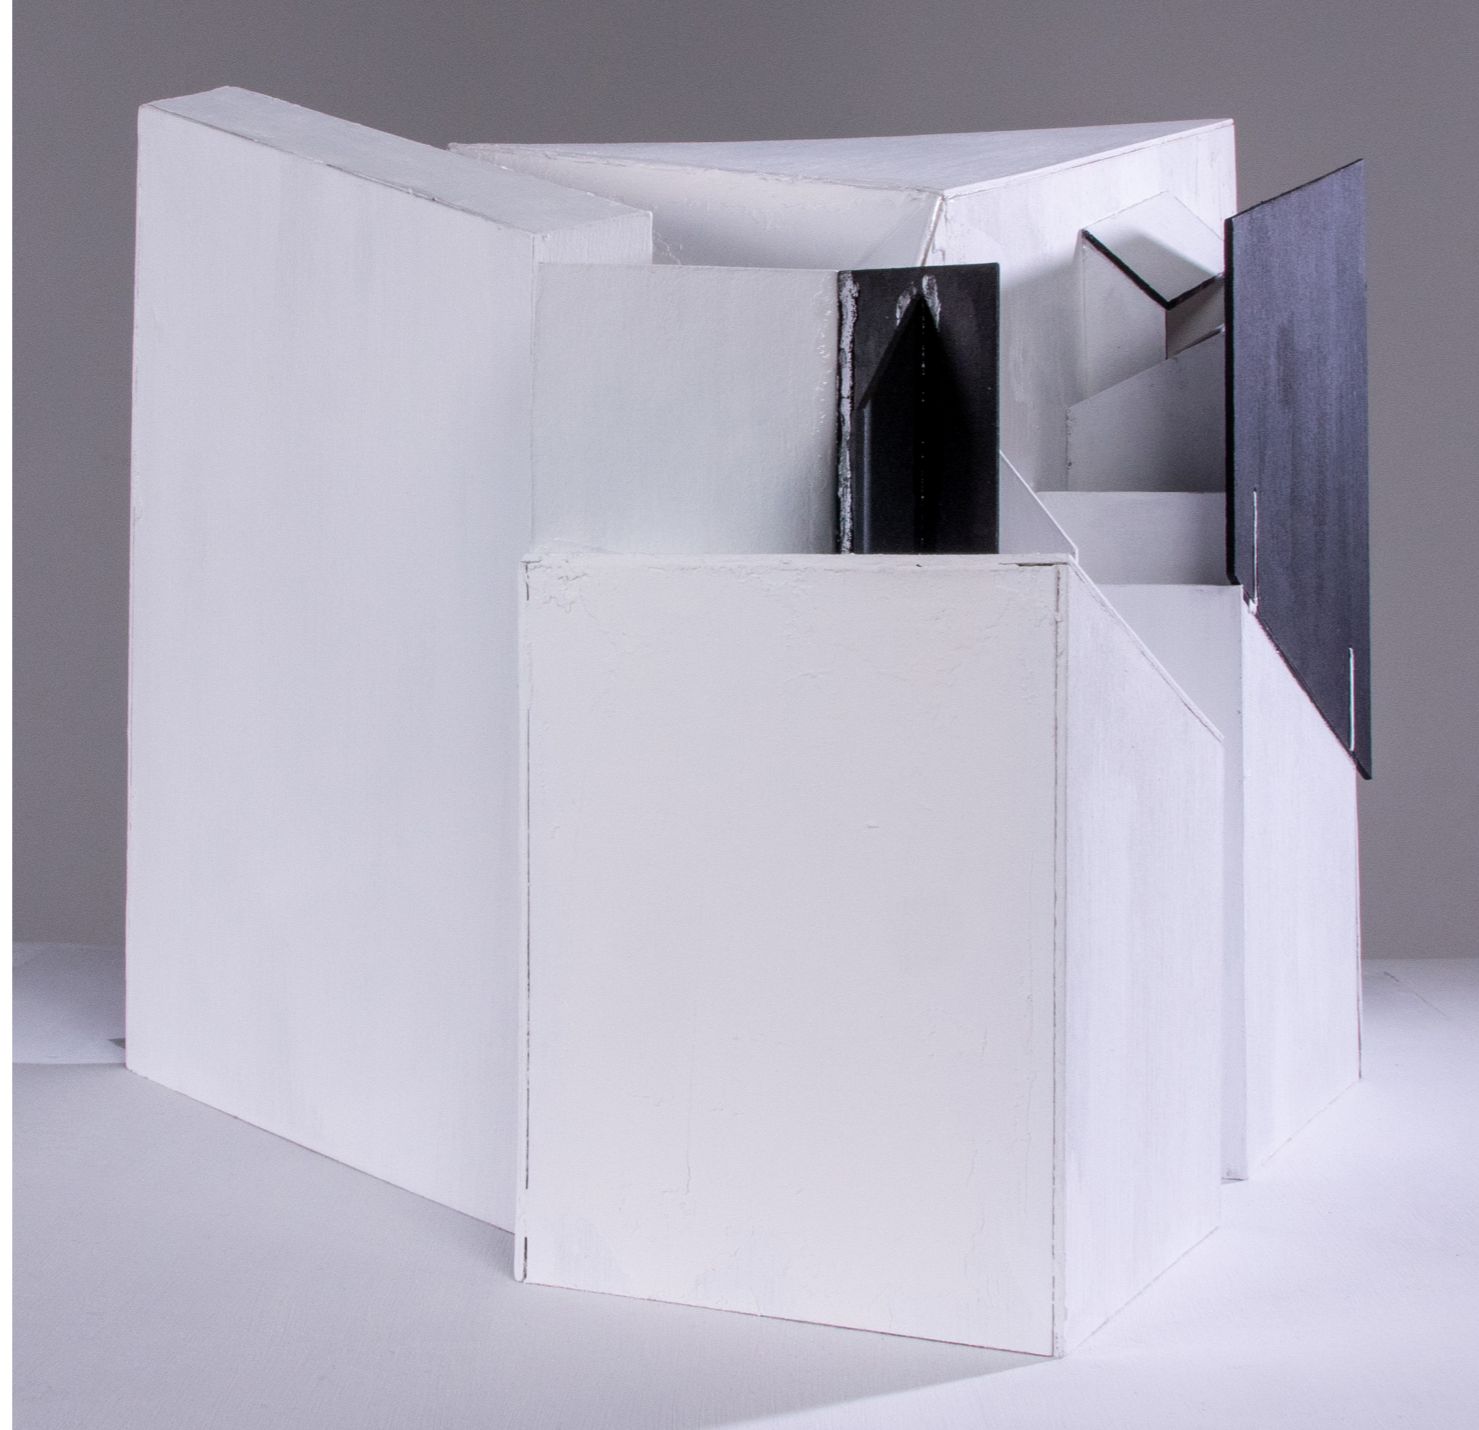

Inner World Outlined

Grand Entrance

*Scale model photography*

*Photography by Nick Smits*

© *Julia Buur*

2020